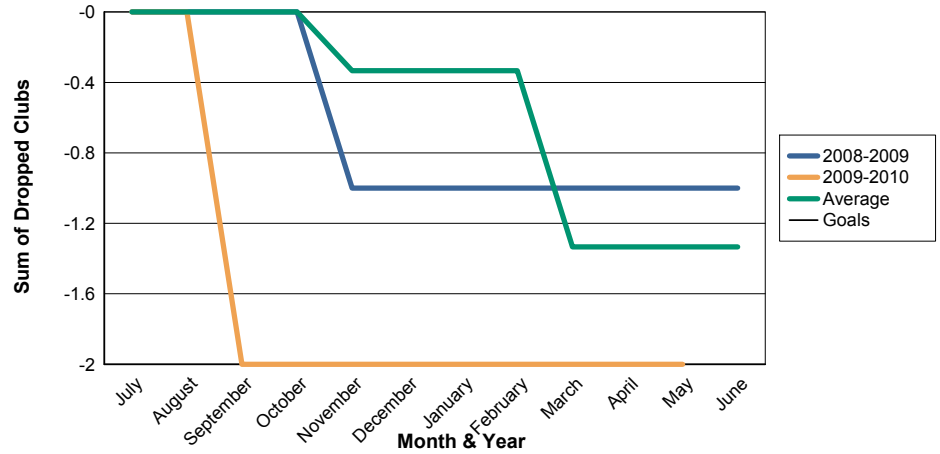

3 Year Comparisons for GMT Constitutional Area 1

By GMT District

As of May 2010

Sum of New Clubs/ Month & Year

For District 14 R

Sum of Dropped Clubs/ Month & Year

For District 14 R

Sum of Net Clubs/ Month & Year