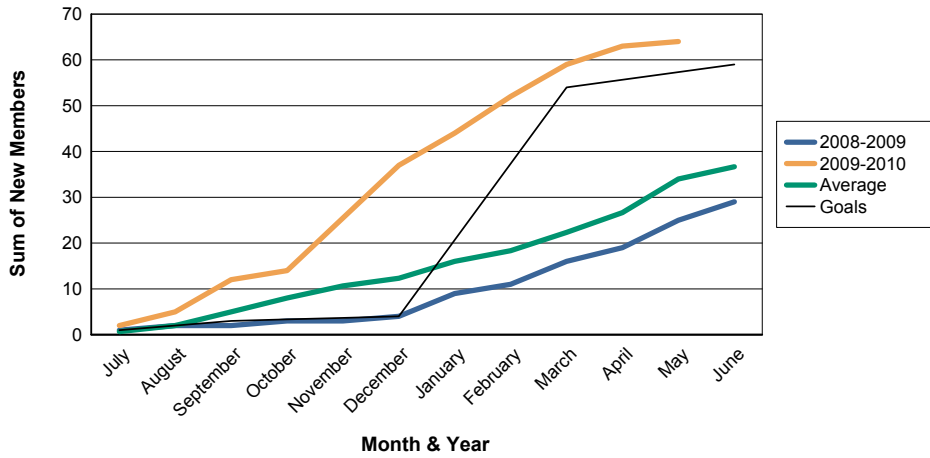

3 Year Comparisons for GMT Constitutional Area 1

By GMT District

As of May 2010

Sum of New Clubs/ Month & Year

For District 14 R

Sum of Dropped Clubs/ Month & Year

For District 14 R

Sum of Net Clubs/ Month & Year

For District 14 R

Sum of Charter Members/ Month & Year

For District 14 R

3 Year Comparisons for GMT Constitutional Area 1

By GMT District

As of May 2010

Sum of New Members/ Month & Year

For District 14 R

Sum of Dropped Members/ Month & Year

For District 14 R

Sum of Net Members/ Month & Year

For District 14 R