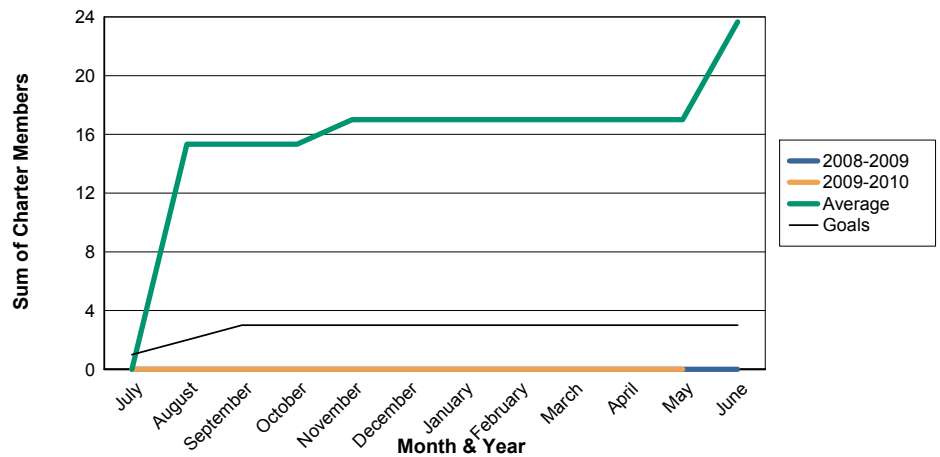

3 Year Comparisons for GMT Constitutional Area 1

By GMT District

As of May 2010

Sum of New Clubs/ Month & Year

For District 14 R

Sum of Dropped Clubs/ Month & Year

For District 14 R

Sum of Net Clubs/ Month & Year

For District 14 R

Sum of Charter Members/ Month & Year

For District 14 R

3 Year Comparisons for GMT Constitutional Area 1

By GMT District

As of May 2010

Sum of New Members/ Month & Year

For District 14 R