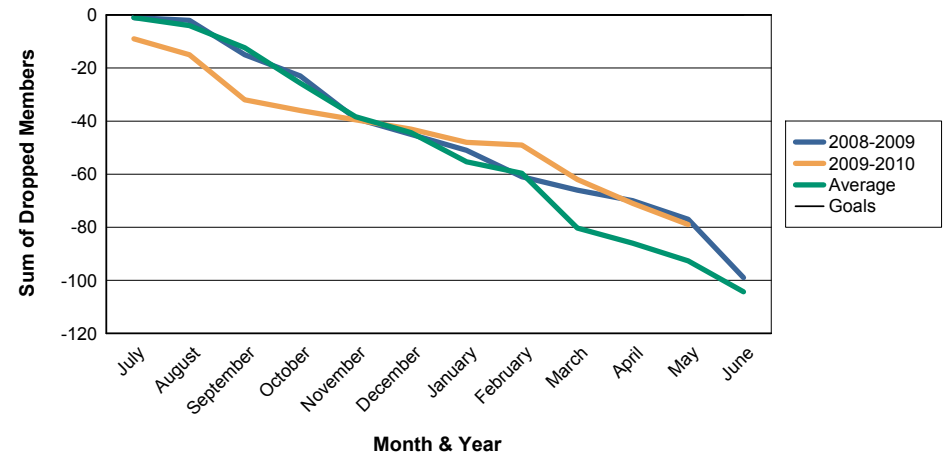

For District 14 R

Sum of Charter Members/ Month & Year

For District 14 R

3 Year Comparisons for GMT Constitutional Area 1

By GMT District

As of May 2010

Sum of New Members/ Month & Year

For District 14 R

Sum of Dropped Members/ Month & Year

For District 14 R

Sum of Net Members/ Month & Year

For District 14 R