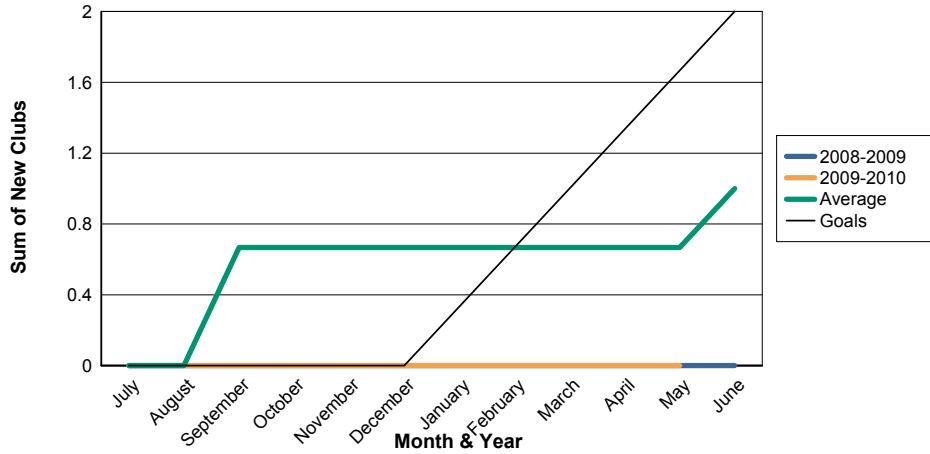

3 Year Comparisons for GMT Constitutional Area 1

By GMT District

As of May 2010

Sum of New Clubs/ Month & Year

For District 14 R

Sum of Dropped Clubs/ Month & Year

For District 14 R

Sum of Net Clubs/ Month & Year