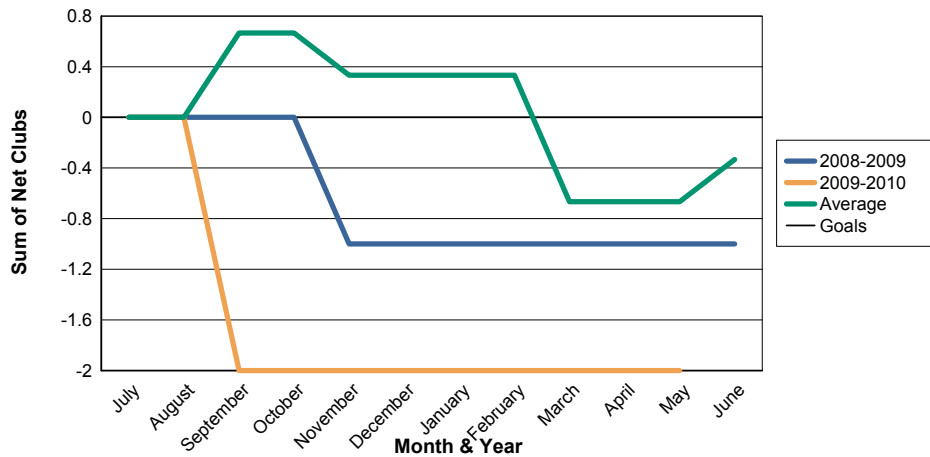

Sum of Net Clubs/ Month & Year

For District 14 R